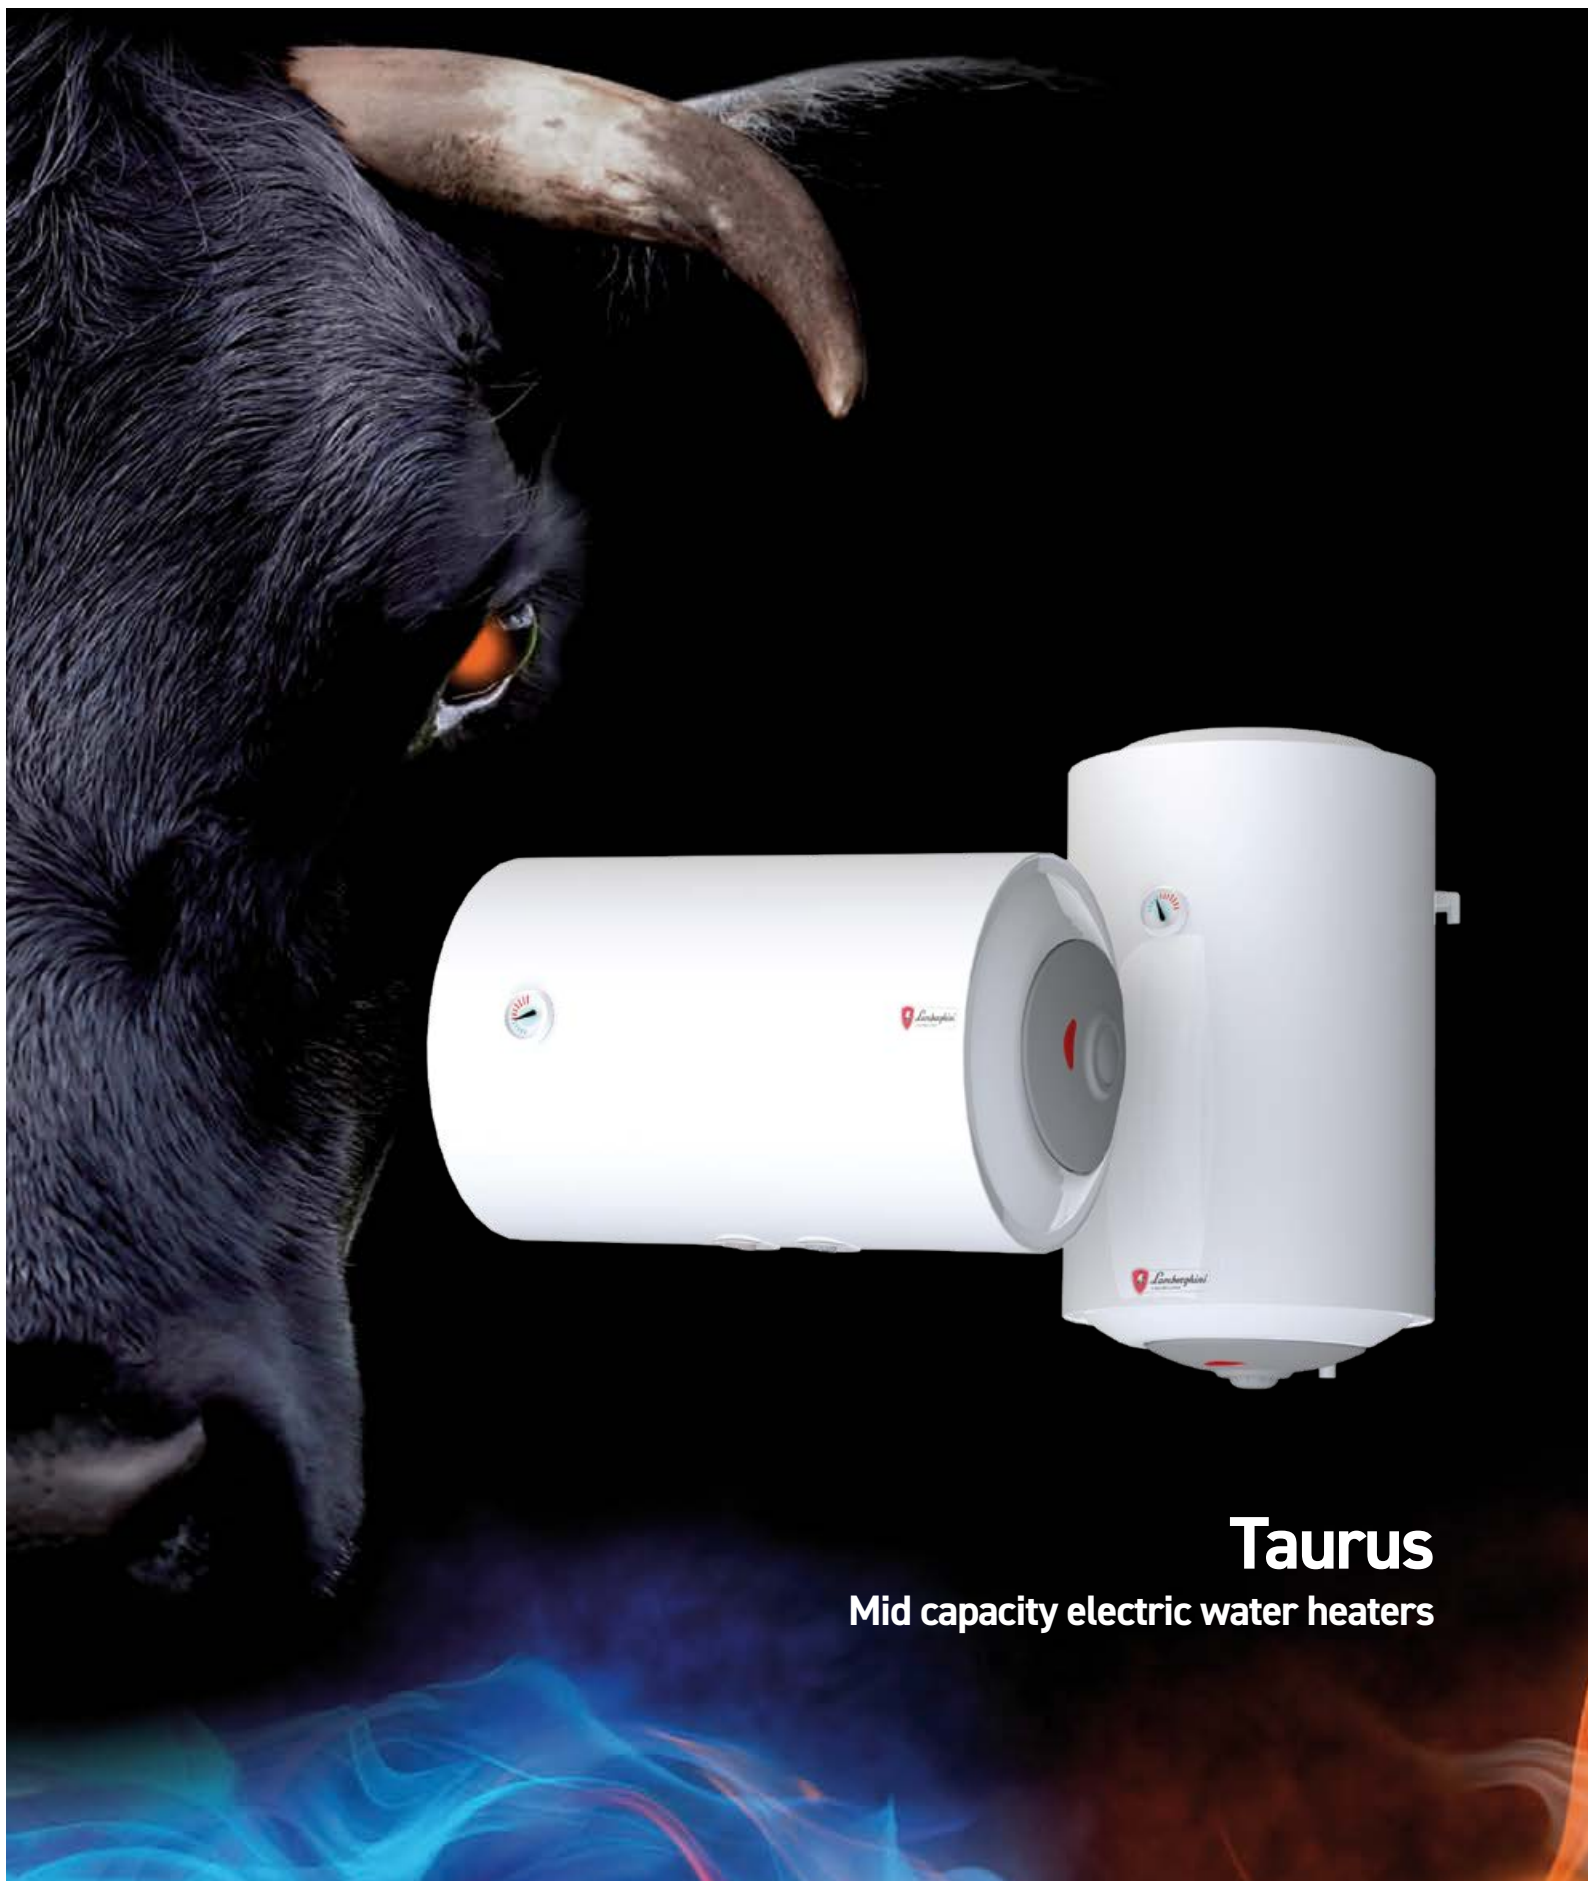

# Taurus

Mid capacity electric water heaters